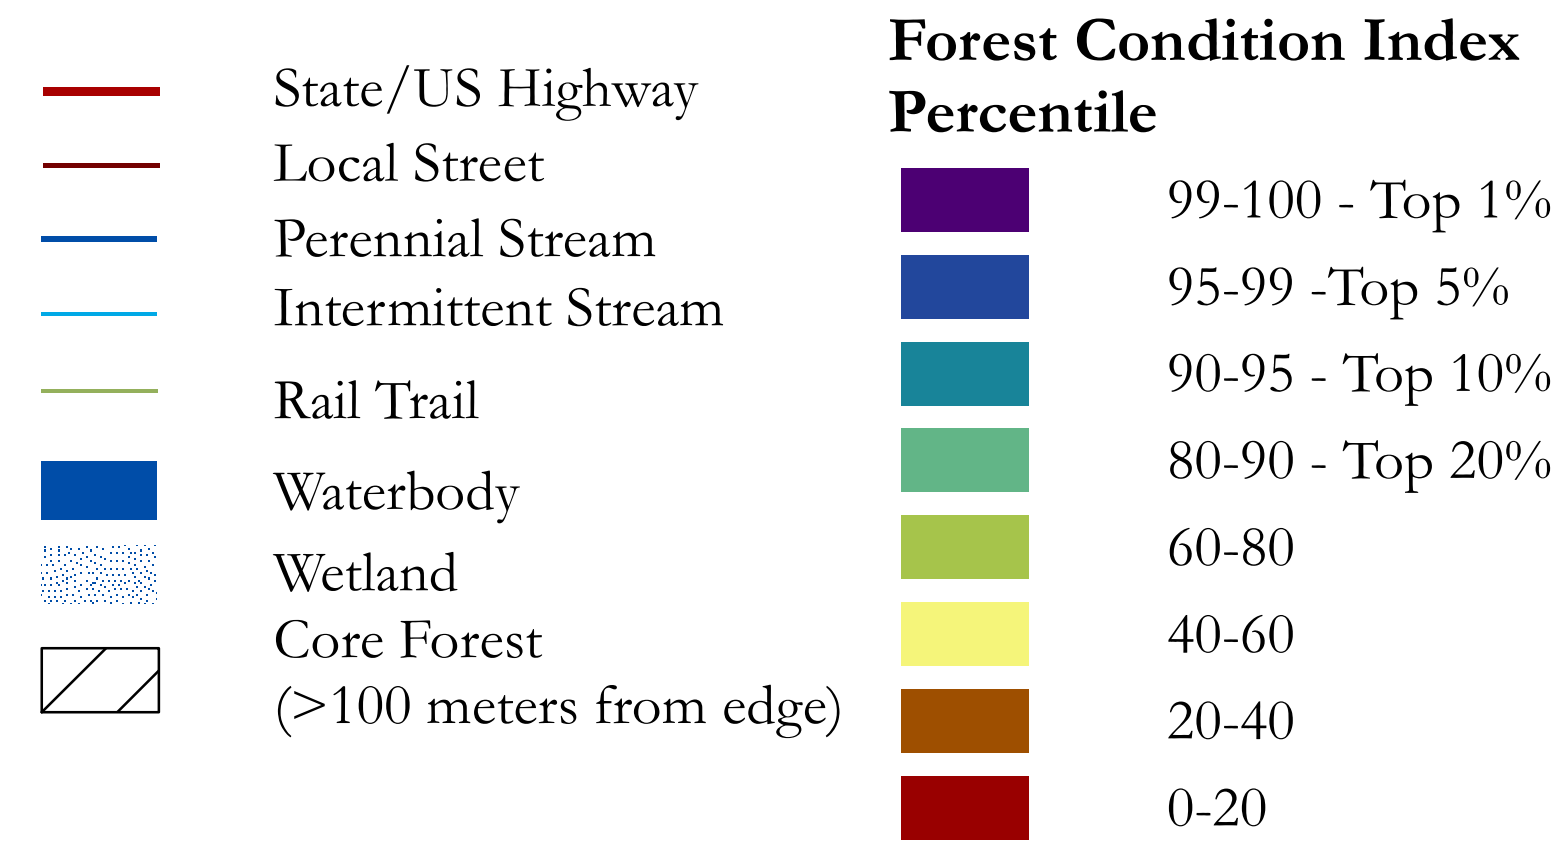

# Town of Gardiner Natural Resources Inventory 18. Large Forests

**Data Sources:** Roadways: ESRI North American Detailed Streets (2019). | Towns: Ulster County (2018). | Streams/ Waterbodies: Gardiner Habitat Map - Angela Sisson (2013). | Streams/ Waterbodies outside Gardiner: Ulster County (2015). | Wetlands: US Fish and Wildlife Service (2012). | Forest Condition Index and Core Forest: NYNHP, Cornell, and DEC HREP (2019).